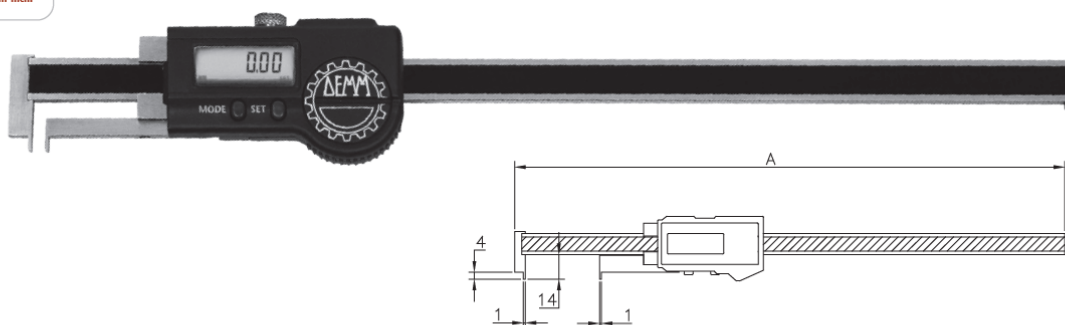

# DIGI MUSTA

Digital caliper for measure of lands inside bores  
 Calibro a corsoio per misure cave interne

## SPECIAL GAUGES CALIBRI SPECIALI

- Digital caliper for measure of lands inside bores with short jaws
- In hardened stainless steel
- Cable connect proximity/usb
- Clamping screw
- Calibro a corsoio per misure cave interne con becchi corti
- In acciaio inox
- Connessione proximity usb
- Bloccaggio a vite

Article	Ext. Range	Int. Range	A	Bar Section	Resolution	Accuracy	Code	Kg
DIGI MUSTA 200	0 - 200	2 - 200	312	12x4	0,01	0,02	00745	0,250