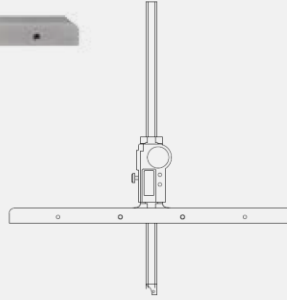

BRIDGE PONTI Digi Eco R/L Bridge - Digi R/L Bridge - Digi Large R/L Bridge - Digi Large Bridge - Digi Double

Article	Code	Kg
BRIDGE ECO 320	78108	0,350

Article	Code	Kg
BRIDGE ECO 200	78109	0,230