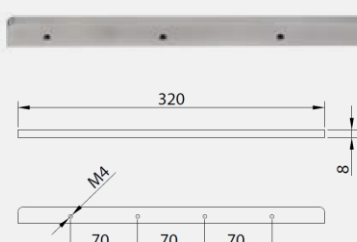

BRIDGE PONTI Digi Eco R/L Bridge - Digi R/L Bridge - Digi Large R/L Bridge - Digi Large Bridge - Digi Double

Article	Code	Kg
BRIDGE ECO 320	78108	0,350

Article	Code	Kg
BRIDGE ECO 200	78109	0,230