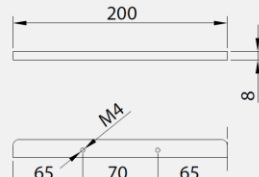

BRIDGE PONTI Digi Eco R/L Bridge - Digi R/L Bridge - Digi Large R/L Bridge - Digi Large Bridge - Digi Double

Article	Code	Kg
BRIDGE ECO 320	78108	0,350

Article	Code	Kg
BRIDGE ECO 200	78109	0,230