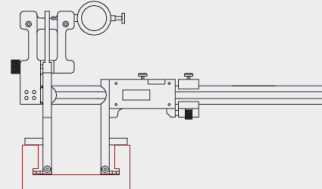

Per i Terminali intercambiabili  
vedere a pag. 106 - 107

**OUTSIDE TOOTH MEASUREMENT**  
CONTROLLO DENTATURE ESTERNE

**INSIDE TOOTH MEASUREMENT**  
CONTROLLO DENTATURE INTERNE

**OUTSIDE THREAD MEASUREMENT**  
CONTROLLO FILETTATURE ESTERNE

**INSIDE THREAD MEASUREMENT**  
CONTROLLO FILETTATURE INTERNE

**OUTSIDE CHANNEL AND GROOVE MEASUREMENT**  
CONTROLLO CANALINI E GOLE ESTERNE

**INSIDE CHANNEL AND GROOVE MEASUREMENT**  
CONTROLLO CANALINI E GOLE INTERNE

**OUTSIDE "V" GUIDE MEASUREMENT**  
CONTROLLO GUIDE A "V" ESTERNE

**INSIDE "V" GUIDE MEASUREMENT**  
CONTROLLO GUIDE A "V" INTERNE