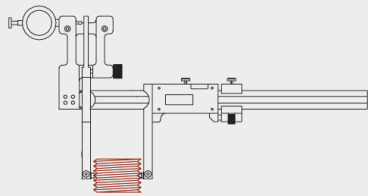

Per i Terminali intercambiabili  
vedere a pag. 106 - 107

**OUTSIDE TOOTH MEASUREMENT**  
CONTROLLO DENTATURE ESTERNE

**INSIDE TOOTH MEASUREMENT**  
CONTROLLO DENTATURE INTERNE

**OUTSIDE THREAD MEASUREMENT**  
CONTROLLO FILETTATURE ESTERNE

**INSIDE THREAD MEASUREMENT**  
CONTROLLO FILETTATURE INTERNE

**OUTSIDE CHANNEL AND GROOVE MEASUREMENT**  
CONTROLLO CANALINI E GOLE ESTERNE

**INSIDE CHANNEL AND GROOVE MEASUREMENT**  
CONTROLLO CANALINI E GOLE INTERNE

**OUTSIDE "V" GUIDE MEASUREMENT**  
CONTROLLO GUIDE A "V" ESTERNE

**INSIDE "V" GUIDE MEASUREMENT**  
CONTROLLO GUIDE A "V" INTERNE