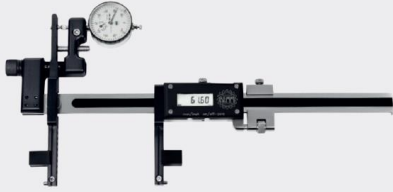

APPLICAZIONI APPLICATIONS

Applicazione per interni Inside application