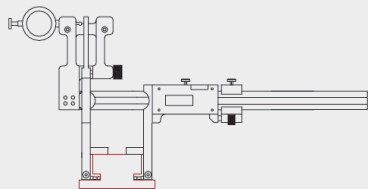

Per i Terminali intercambiabili  
vedere a pag. 106 - 107

**OUTSIDE TOOTH MEASUREMENT**  
CONTROLLO DENTATURE ESTERNE

**INSIDE TOOTH MEASUREMENT**  
CONTROLLO DENTATURE INTERNE

**OUTSIDE THREAD MEASUREMENT**  
CONTROLLO FILETTATURE ESTERNE

**INSIDE THREAD MEASUREMENT**  
CONTROLLO FILETTATURE INTERNE

**OUTSIDE CHANNEL AND GROOVE MEASUREMENT**  
CONTROLLO CANALINI E GOLE ESTERNE

**INSIDE CHANNEL AND GROOVE MEASUREMENT**  
CONTROLLO CANALINI E GOLE INTERNE

**OUTSIDE "V" GUIDE MEASUREMENT**  
CONTROLLO GUIDE A "V" ESTERNE

**INSIDE "V" GUIDE MEASUREMENT**  
CONTROLLO GUIDE A "V" INTERNE