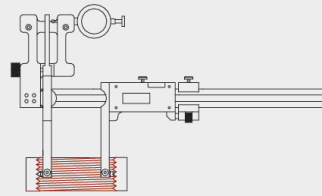

Per i Terminali intercambiabili  
vedere a pag. 106 - 107

**OUTSIDE TOOTH MEASUREMENT**  
CONTROLLO DENTATURE ESTERNE

**INSIDE TOOTH MEASUREMENT**  
CONTROLLO DENTATURE INTERNE

**OUTSIDE THREAD MEASUREMENT**  
CONTROLLO FILETTATURE ESTERNE

**INSIDE THREAD MEASUREMENT**  
CONTROLLO FILETTATURE INTERNE

**OUTSIDE CHANNEL AND GROOVE MEASUREMENT**  
CONTROLLO CANALINI E GOLE ESTERNE

**INSIDE CHANNEL AND GROOVE MEASUREMENT**  
CONTROLLO CANALINI E GOLE INTERNE