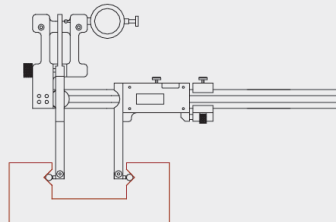

Per i Terminali intercambiabili  
vedere a pag. 106 - 107

**OUTSIDE TOOTH MEASUREMENT**  
CONTROLLO DENTATURE ESTERNE

**INSIDE TOOTH MEASUREMENT**  
CONTROLLO DENTATURE INTERNE

**OUTSIDE THREAD MEASUREMENT**  
CONTROLLO FILETTATURE ESTERNE

**INSIDE THREAD MEASUREMENT**  
CONTROLLO FILETTATURE INTERNE

**OUTSIDE CHANNEL AND GROOVE MEASUREMENT**  
CONTROLLO CANALINI E GOLE ESTERNE

**INSIDE CHANNEL AND GROOVE MEASUREMENT**  
CONTROLLO CANALINI E GOLE INTERNE

**OUTSIDE "V" GUIDE MEASUREMENT**  
CONTROLLO GUIDE A "V" ESTERNE

**INSIDE "V" GUIDE MEASUREMENT**  
CONTROLLO GUIDE A "V" INTERNE