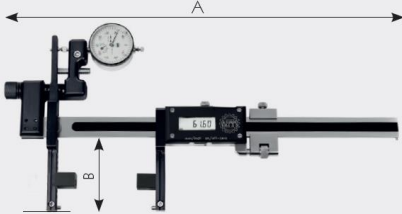

Applicazione per esterni Outside application