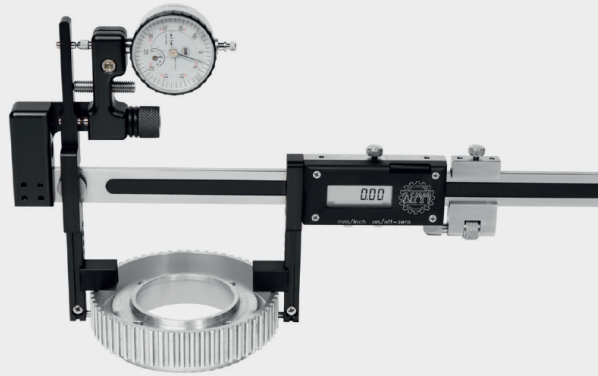

Per i Terminali intercambiabili  
vedere a pag. 106 - 107

**OUTSIDE TOOTH MEASUREMENT**  
CONTROLLO DENTATURE ESTERNE

**INSIDE TOOTH MEASUREMENT**  
CONTROLLO DENTATURE INTERNE

**OUTSIDE THREAD MEASUREMENT**  
CONTROLLO FILETTATURE ESTERNE

**INSIDE THREAD MEASUREMENT**  
CONTROLLO FILETTATURE INTERNE

**OUTSIDE CHANNEL AND GROOVE MEASUREMENT**  
CONTROLLO CANALINI E GOLE ESTERNE

**INSIDE CHANNEL AND GROOVE MEASUREMENT**  
CONTROLLO CANALINI E GOLE INTERNE

**OUTSIDE "V" GUIDE MEASUREMENT**  
CONTROLLO GUIDE A "V" ESTERNE

**INSIDE "V" GUIDE MEASUREMENT**  
CONTROLLO GUIDE A "V" INTERNE