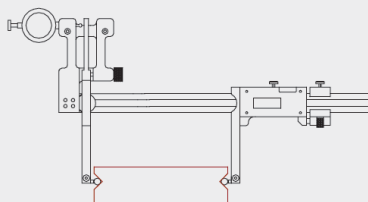

Per i Terminali intercambiabili  
vedere a pag. 106 - 107

**OUTSIDE TOOTH MEASUREMENT**  
CONTROLLO DENTATURE ESTERNE

**INSIDE TOOTH MEASUREMENT**  
CONTROLLO DENTATURE INTERNE

**OUTSIDE THREAD MEASUREMENT**  
CONTROLLO FILETTATURE ESTERNE

**INSIDE THREAD MEASUREMENT**  
CONTROLLO FILETTATURE INTERNE

**OUTSIDE CHANNEL AND GROOVE MEASUREMENT**  
CONTROLLO CANALINI E GOLE ESTERNE

**INSIDE CHANNEL AND GROOVE MEASUREMENT**  
CONTROLLO CANALINI E GOLE INTERNE

**OUTSIDE "V" GUIDE MEASUREMENT**  
CONTROLLO GUIDE A "V" ESTERNE

**INSIDE "V" GUIDE MEASUREMENT**  
CONTROLLO GUIDE A "V" INTERNE